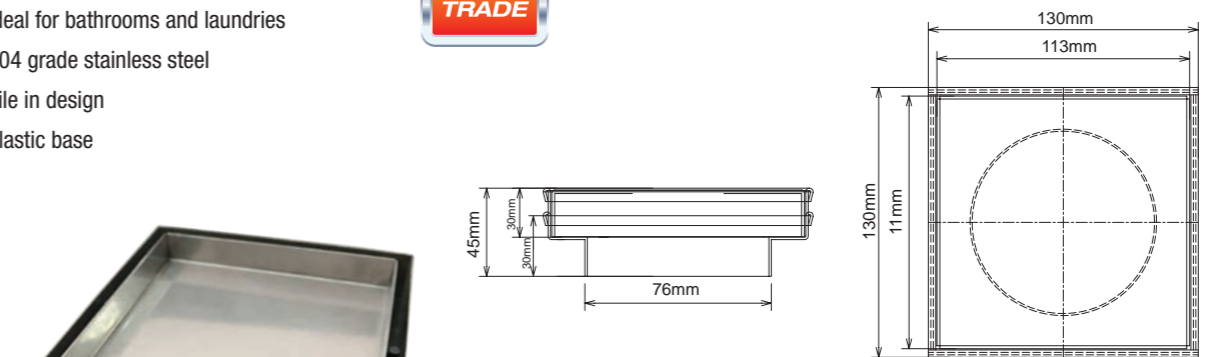

Hayman Collection 130 x 130 Floor Drain - 304 Grade

- Modern design
- Ideal for bathrooms and laundries
- 304 grade stainless steel
- Tile in design
- Plastic base