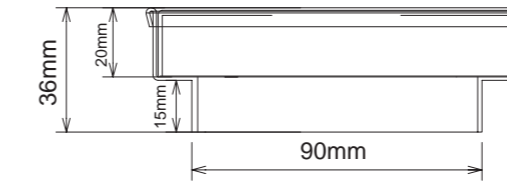

Hayman Collection 110 x 110 Floor Drains - 90mm Outlet

- 316grade stainless steel
- 6 stylish designs
- 110mm x 110mm
- 90mm drain outlet

Colour	Code	Size	Pk Qty
StainlessSteel (316LGrade)	FLDR110FL-90	110mm x 110mm	32