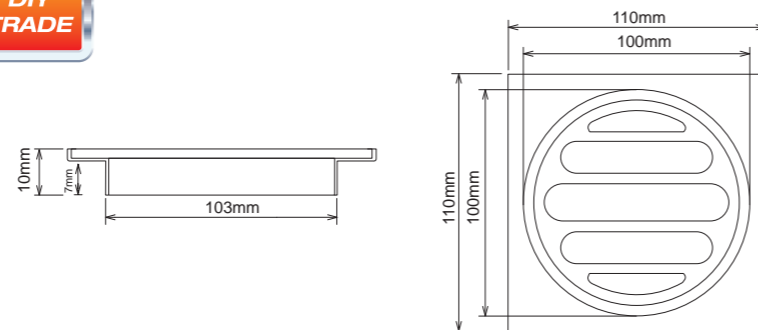

Chrome Brass Square Tapered Floor Drain

- Modern design
- Ideal for bathrooms, laundries and outside areas
- 90mm square design
- Tapered collar

Colour	Code	Size	Pk Qty
Chrome Brass	FDCBSQ090	90mm	10

Chrome Brass Square Floor Drain - Long Outlet

- Modern design
- Ideal for bathrooms, laundries and outside areas
- 88mm square design
- Suitable for 80mm outlet

Colour	Code	Size	Pk Qty
Chrome Brass	FDCBSQ080L	88mm	10

Chrome Brass Square Floor Drain - 10mm Collar

- Modern design
- Ideal for bathrooms, laundries and outside areas
- 100mm square design
- 10mm collar

Colour	Code	Size	Pk Qty
Chrome Brass	FDCBSQ100/10	110mm x 110mm	10

Chrome Brass Tile-In Drain - 76mm Outlet

- Modern design
- Ideal for bathrooms, laundries and outside areas
- 100mm x 100mm tile-in design
- 76mm outlet

Colour	Code	Size	Pk Qty
Chrome Brass	FDCB100TI	115mm x 115mm	28

Chrome Brass Tile-In Drain - 45mm Outlet

- Modern design
- Ideal for bathrooms, laundries and outside areas
- 100mm x 100mm tile-in design
- 45mm outlet

Colour	Code	Size	Pk Qty
Chrome Brass	FDCB100TI-45	115mm x 115mm	28

Hayman Collection 130 x 130 Floor Drain - 304 Grade

- Modern design
- Ideal for bathrooms and laundries
- 304 grade stainless steel
- Tile in design
- Plastic base

Colour	Code	Size	Pk Qty
StainlessSteel (304 Grade)	FDPB130TI-304	130mm x 130mm	32