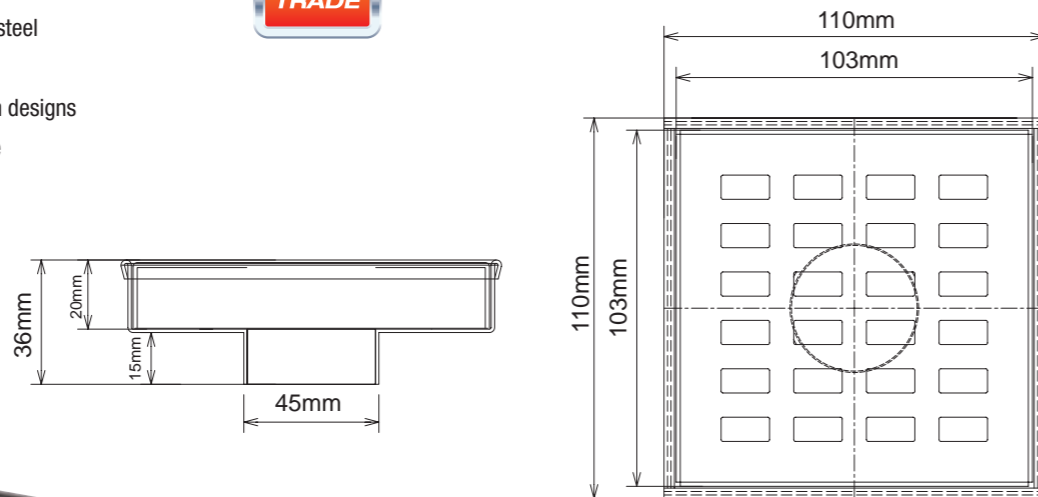

- Modern design
- 316grade stainless steel
- 110mm x 110mm
- Available in 2 stylish designs
- To suit 50mm waste

Colour	Code	Size	Pk Qty
StainlessSteel (316LGrade)	FLDR110GR-45	110mm x 110mm	32
Black	FLDR110GRB-45	110mm x 110mm	32