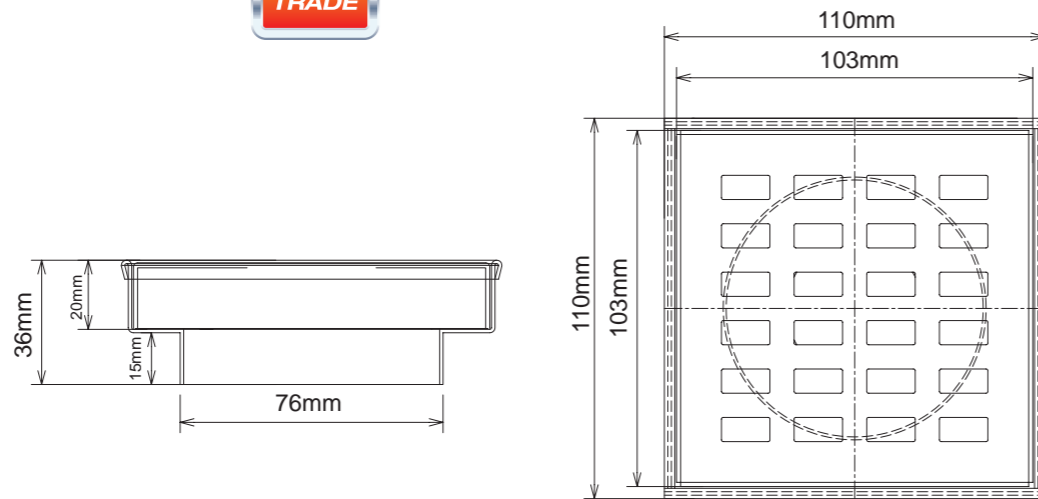

Hayman Collection 110 x 110 Floor Drains - 76mm Outlet

- 316grade stainless steel
- 6 stylish designs
- 110mm x 110mm
- 76mm drain outlet
- To suit 80mm waste

DIY TRADE