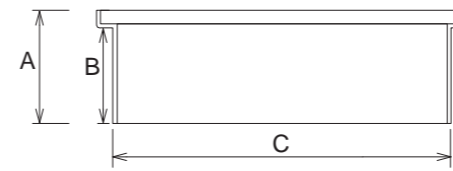

Chrome Brass Round Floor Drains

- Modern design
- Ideal for bathrooms, laundries and outside areas
- Available in a variety of sizes