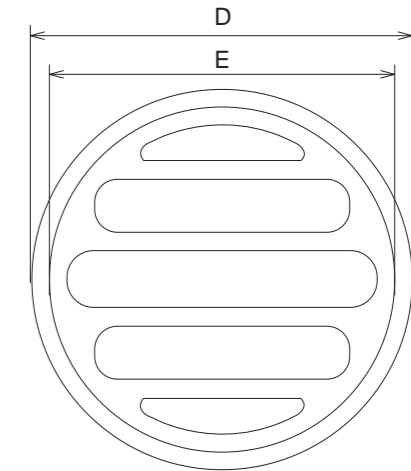

FLOOR DRAINS COLLECTION

The DTA range of floor drains consists of two ranges, chrome brass floor drains and the stainless steel Hayman Collection. This stylish range of drains are easy to install and are available in a range of sizes and designs. Our large range of drains provides a solution for every shower and bathroom design.

Chrome Brass Round Floor Drains

- Modern design
- Ideal for bathrooms, laundries and outside areas
- Available in a variety of sizes

Size A	B	C	D	E
20mm	17mm	50mm	67mm	45mm
22mm	18mm	76mm	83mm	73mm
22mm	18mm	102mm	110mm	98mm

Colour		Code	Size	Pk Qty
	Chrome Brass	FDCBR050	50mm	10
	Chrome Brass	FDCBR080	76mm	10
	Chrome Brass	FDCBR100	102mm	10

Chrome Brass Square Floor Drains

- Modern design
- Ideal for bathrooms, laundries and outside areas
- Available in a variety of sizes

Size A	B	C	D	E
20mm	18mm	50mm	70mm	45mm
21mm	18mm	76mm	90mm	73mm
21mm	18mm	103mm	110mm	100mm

Colour		Code	Size	Pk Qty
	Chrome Brass	FDCBSQ050	50mm	10
	Chrome Brass	FDCBSQ080	76mm	10
	Chrome Brass	FDCBSQ100	103mm	10