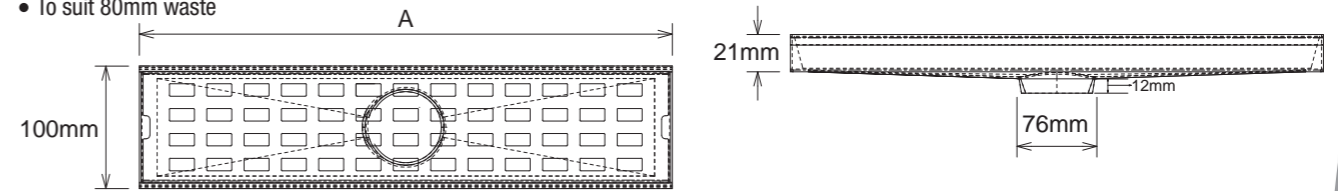

- 316grade stainless steel
- 4 stylish designs
- Available in 600mm, 800mm, 900mm and 1200mm
- 76mm drain outlet
- To suit 80mm waste

DIY TRADE

Colour	Code	Size	Pk Qty
StainlessSteel (316LGrade)	FLLD600GR-76	600mm	10
Black	FLLD600GRB-76	600mm	10
StainlessSteel (316LGrade)	FLLD800GR-76	800mm	6
Black	FLLD800GRB-76	800mm	6
StainlessSteel (316LGrade)	FLLD900GR-76	900mm	6
Black	FLLD900GRB-76	900mm	6
StainlessSteel (316LGrade)	FLLD1200GR-76	1200mm	6
Black	FLLD1200GRB-76	1200mm	6