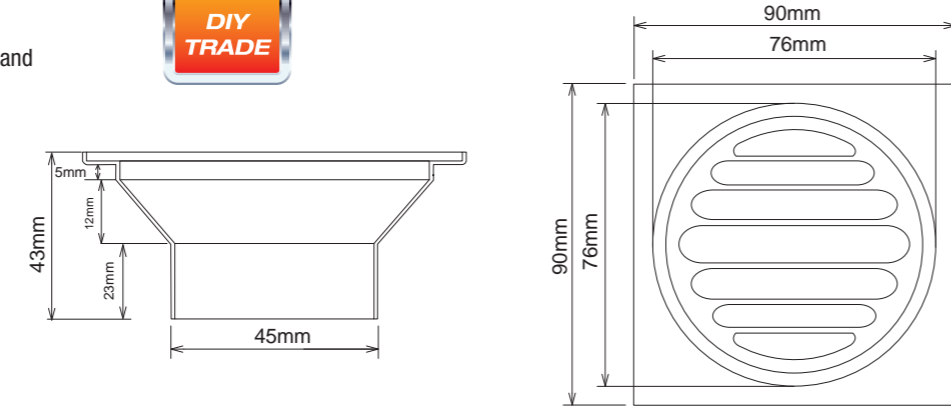

Chrome Brass Square Tapered Floor Drain

- Modern design
- Ideal for bathrooms, laundries and outside areas
- 90mm square design
- Tapered collar