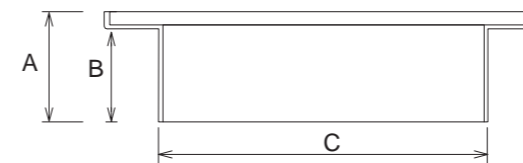

FLOOR DRAINS COLLECTION

The DTA range of floor drains consists of two ranges, chrome brass floor drains and the stainless steel Hayman Collection. This stylish range of drains are easy to install and are available in a range of sizes and designs. Our large range of drains provides a solution for every shower and bathroom design.

Chrome Brass Round Floor Drains

- Modern design
- Ideal for bathrooms, laundries and outside areas
- Available in a variety of sizes

Size A	B	C	D	E
20mm	17mm	50mm	67mm	45mm
22mm	18mm	76mm	83mm	73mm
22mm	18mm	102mm	110mm	98mm

Colour		Code	Size	Pk Qty
	Chrome Brass	FDCBR050	50mm	10
	Chrome Brass	FDCBR080	76mm	10
	Chrome Brass	FDCBR100	102mm	10

Chrome Brass Square Floor Drains

- Modern design
- Ideal for bathrooms, laundries and outside areas
- Available in a variety of sizes

Size A	B	C	D	E
20mm	18mm	50mm	70mm	45mm
21mm	18mm	76mm	90mm	73mm
21mm	18mm	103mm	110mm	100mm

Colour		Code	Size	Pk Qty
	Chrome Brass	FDCBSQ050	50mm	10
	Chrome Brass	FDCBSQ080	76mm	10
	Chrome Brass	FDCBSQ100	103mm	10