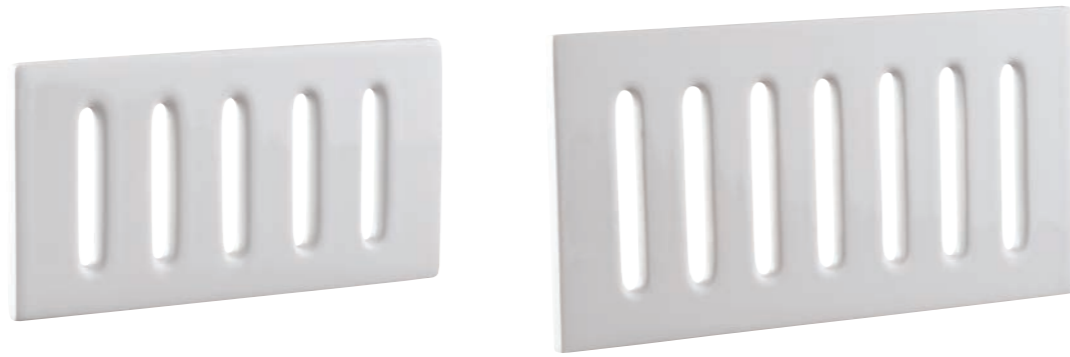

Vent Series

- Vent Design
- Ideal for ventilation in bathrooms
- Available in a variety of colours

Colour	150mm x 75mm		200mm x 100mm	
	Code	Pk Qty	Code	Pk Qty
White	EV63W	24	EV84W	24
Ivory	EV63IV	24	EV84IV	24
Black	EV63BK	24		

Towel Ring 100mm x 100mm

1. Towel Ring
   - Ideal for bathrooms and laundries
   - Available in a variety of colours
2. Metal ring not included