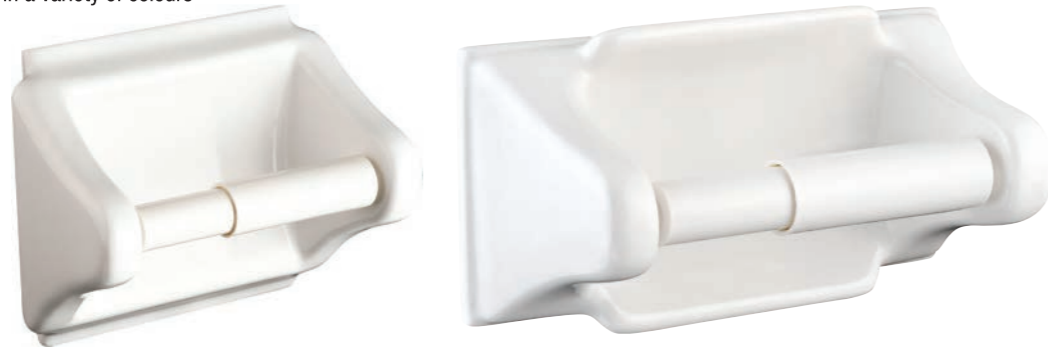

Toilet Paper Holders

- Toilet paper holder
- Available in 150mm x 150mm and 200mm x 100mm
- Available in a variety of colours

Colour	150mm x 150mm		200mm x 100mm	
	Code	Pk Qty	Code	Pk Qty
White	PH66W	24	PH84W	24
Antique White	PH66AW	24	PH84AW	24
Alabaster			PH84AL	24
Vanilla	PH66V	24	PH84V	24
Grey	PH66GY	24	PH84GY	24
Black	PH66BK	24	PH84BK	24

Foot Rests

- Foot rest design
- Ideal for showers
- Available in 150mm x 150mm and 200mm x 100mm
- Available in a variety of colours