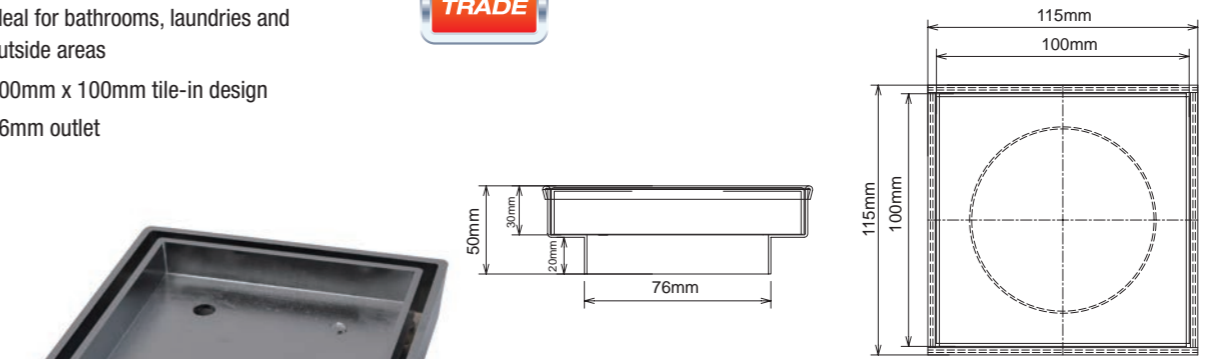

Chrome Brass Tile-In Drain - 76mm Outlet

- Modern design
- Ideal for bathrooms, laundries and outside areas
- 100mm x 100mm tile-in design
- 76mm outlet