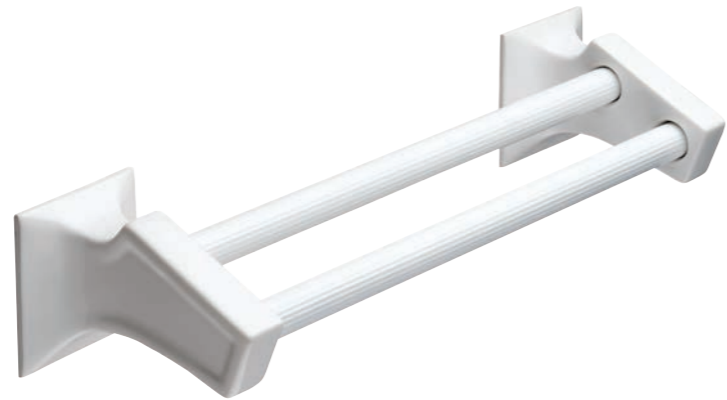

Shelf with Holder 300mm x 100mm

- Shelf with face washer holder
- Available in a variety of colours
- Chrome rail included

Colour	Code	Pk Qty
White	SSR124W	20
Antique White	SSR124AW	20
Chrome Rail	SSRC	6

**Double Rail
100mm x 100mm**

- Double rail design
- Modern design
- Rails not included

Colour	Code	Pk Qty
White	EMT100W	24

Metro Shelf

- Single shelf
- Modern design
- Ideal for showers

Colour	200mm x 100mm		300mm x 100mm		400mm x 100mm	
	Code	Pk Qty	Code	Pk Qty	Code	Pk Qty
White	MS200W	12	MS300W	12	MS400W	12