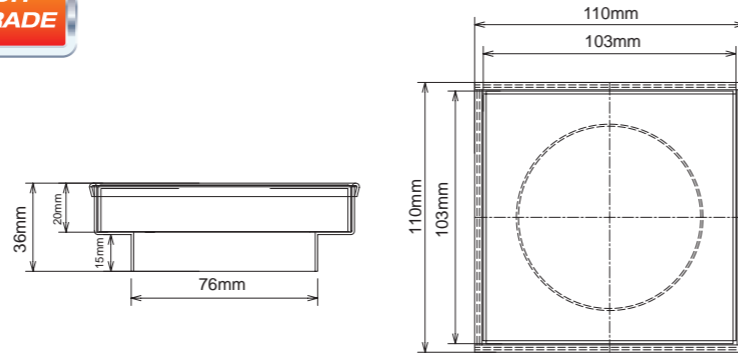

Hayman Collection 110 x 110 Floor Drain - 304 Grade

- Modern design
- Ideal for bathrooms, laundries and outside areas
- 304 grade stainless steel
- Tile in design

Colour	Code	Size	Pk Qty
StainlessSteel (304 Grade)	FLDR110TI/304	110mm x 110mm	32

Hayman Collection 110 x 110 Floor Drains - 45mm Outlet

- Modern design
- 316grade stainless steel
- 110mm x 110mm
- Available in 2 stylish designs
- To suit 50mm waste