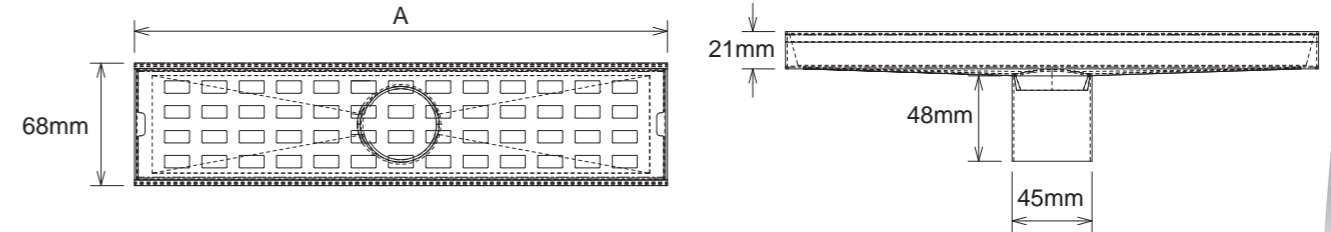

Hayman Collection Long Floor Drains-45mm Outlet

DIY TRADE

- 316grade stainless steel
- 4 stylish designs
- Available in 300mm, 600mm, 800mm, 900mm, 1200mm and 1800mm
- 45mm drain outlet
- To suit 50mm waste
- Available in Stainless Steel or Black finish