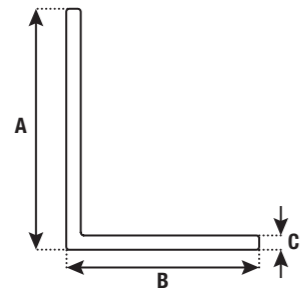

Unperforated Aluminium L-Shape Angle - 4metre

- Various size angles for commonly used self levelling compounds and screeds
- Other sizes and lengths available on request

Size A	B	C
20mm	12mm	1.5mm
20mm	25mm	1.5mm
20mm	25mm	3mm
40mm	25mm	1.5mm
40mm	25mm	3mm

ALLOY: 6063 TEMPER: T5

CHEMICAL CONTENT										
STANDARD	SILICONE (%)	IRON (%)	COPPER (%)	MANGANESE (%)	MAGNESIUM (%)	CHROMIUM (%)	ZINC (%)	TITANIUM (%)	OTHER (each 0.05%) (%)	ALUMINIUM (%)
(DIN/BS) EN 573-3:1994 (DIN/BS) EN 755-2:1997	0.20-0.60	0.35	0.1	0.1	0.45-0.90	0.1	0.1	0.1	0.15	Rem
MECHANICAL PROPERTY										
STANDARD	DIMENSION (mm)	0.2% Proof Stress minimum (N/mm²)	Tensile Strength minimum (N/mm²)	Elongation (%)	Elongation on 50mm (%)					
(DIN/BS) EN 573-3:1994 (DIN/BS) EN 755-2:1997	<=3	130	175	8	6					
	3<e<=25	110	160	7	5					

Colour	20mm x 12mm x 1.5mm Code	20mm x 25mm x 1.5mm Code	20mm x 25mm x 3mm Code	40mm x 25mm x 1.5mm Code	40mm x 25mm x 3mm Code	Pk Qty
Plain	PAA4.2012/1.5	PAA4.2025/1.5	PAA4.20253	PAA4.4025/1.5	PAA4.40253	20