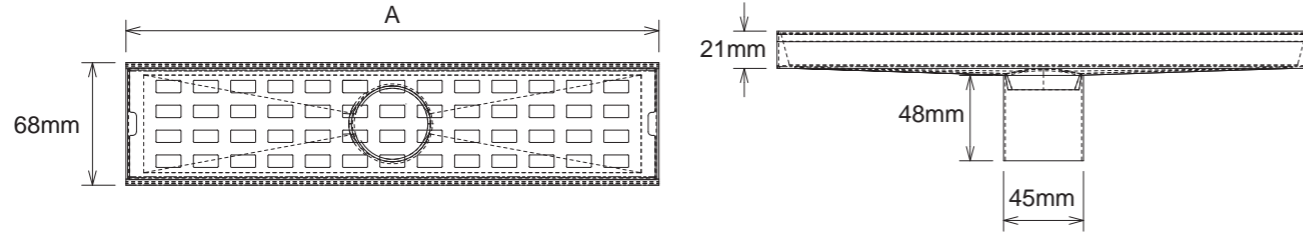

Hayman Collection Long Floor Drains-45mm Outlet

DIY TRADE

- 316grade stainless steel
- 4 stylish designs
- Available in 300mm, 600mm, 800mm, 900mm, 1200mm and 1800mm
- 45mm drain outlet
- To suit 50mm waste
- Available in Stainless Steel or Black finish