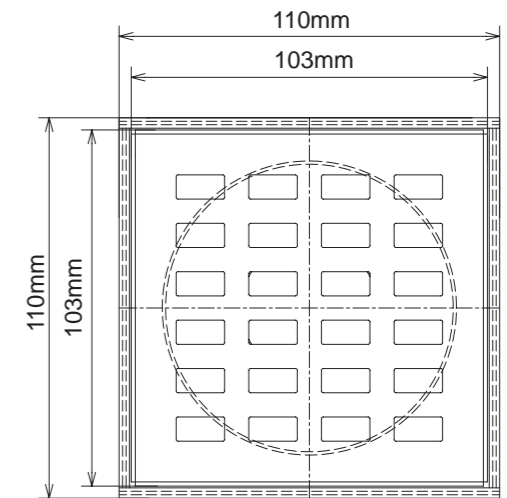

Hayman Collection 110 x 110 Floor Drains - 90mm Outlet

- 316grade stainless steel
- 6 stylish designs
- 110mm x 110mm
- 90mm drain outlet

Colour	Code	Size	Pk Qty
StainlessSteel (316LGrade)	FLDR110FL-90	110mm x 110mm	32

Colour	Code	Size	Pk Qty
StainlessSteel (316LGrade)	FLDR110GR-90	110mm x 110mm	32

Colour	Code	Size	Pk Qty
StainlessSteel (316LGrade)	FLDR110LR-90	110mm x 110mm	32

Colour	Code	Size	Pk Qty
StainlessSteel (316LGrade)	FLDR110RE-90	110mm x 110mm	32

Colour	Code	Size	Pk Qty
StainlessSteel (316LGrade)	FLDR110SQ-90	110mm x 110mm	32

Colour	Code	Size	Pk Qty
StainlessSteel (316LGrade)	FLDR110TI-90	110mm x 110mm	32