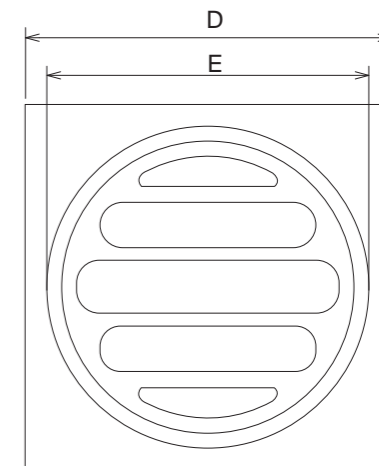

FLOOR DRAINS COLLECTION

The DTA range of floor drains consists of two ranges, chrome brass floor drains and the stainless steel Hayman Collection. This stylish range of drains are easy to install and are available in a range of sizes and designs. Our large range of drains provides a solution for every shower and bathroom design.

Chrome Brass Round Floor Drains

- Modern design
- Ideal for bathrooms, laundries and outside areas
- Available in a variety of sizes

Size A	B	C	D	E
20mm	17mm	50mm	67mm	45mm
22mm	18mm	76mm	83mm	73mm
22mm	18mm	102mm	110mm	98mm

Colour		Code	Size	Pk Qty
	Chrome Brass	FDCBR050	50mm	10
	Chrome Brass	FDCBR080	76mm	10
	Chrome Brass	FDCBR100	102mm	10

Chrome Brass Square Floor Drains

- Modern design
- Ideal for bathrooms, laundries and outside areas
- Available in a variety of sizes

Size A	B	C	D	E
20mm	18mm	50mm	70mm	45mm
21mm	18mm	76mm	90mm	73mm
21mm	18mm	103mm	110mm	100mm

Colour		Code	Size	Pk Qty
	Chrome Brass	FDCBSQ050	50mm	10
	Chrome Brass	FDCBSQ080	76mm	10
	Chrome Brass	FDCBSQ100	103mm	10