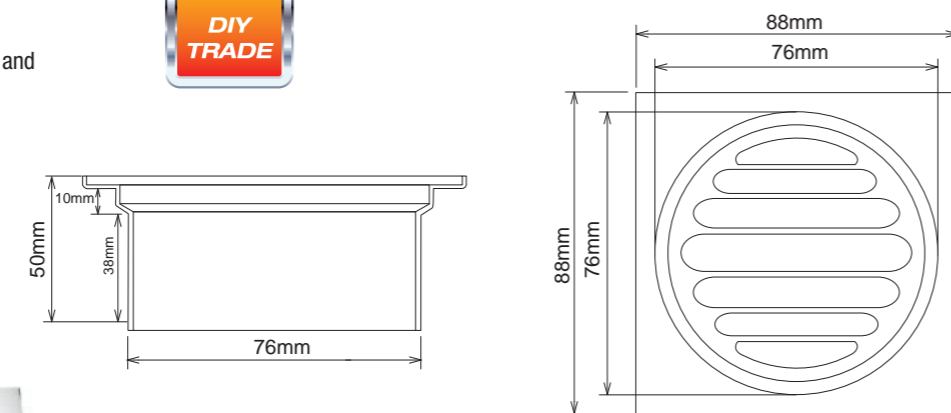

Chrome Brass Square Floor Drain - Long Outlet

- Modern design
- Ideal for bathrooms, laundries and outside areas
- 88mm square design
- Suitable for 80mm outlet

Colour	Code	Size	Pk Qty
Chrome Brass	FDCBSQ080L	88mm	10

Chrome Brass Square Floor Drain - 10mm Collar

- Modern design
- Ideal for bathrooms, laundries and outside areas
- 100mm square design
- 10mm collar