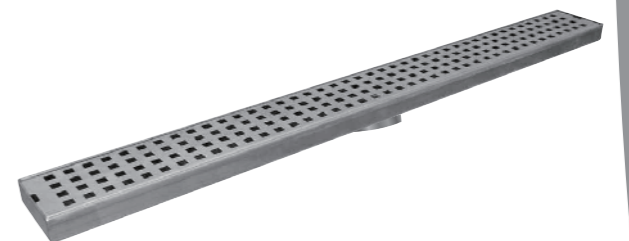

Colour	Code	Size	Pk Qty
StainlessSteel (316LGrade)	FLLD800SQ-76	800mm	6